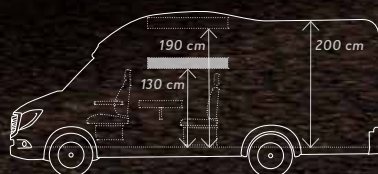

CaraCompact 640 MEG^{Suite} (MB)

Family holidays in your own suite!

Two cosy beds, plenty of space and clever details as far as the eye can see: The CaraCompact^{Suite} (MB) 640 MEG EDITION [PEPPER] is the ideal vehicle for 4 people thanks to the standard lifting bed.

> To the configurator