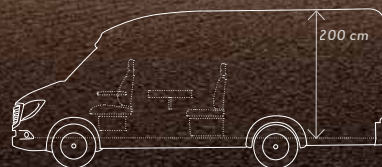

CaraCompact 640 MEG (MB)

Taking space to a whole new level.
With the unique feeling of space the CaraCompact (MB) 640 MEG. No other van can compete. The perfect vehicle for 2 to 3 people who love their space and the comfortable ride of a Mercedes-Benz chassis.

› To the configurator