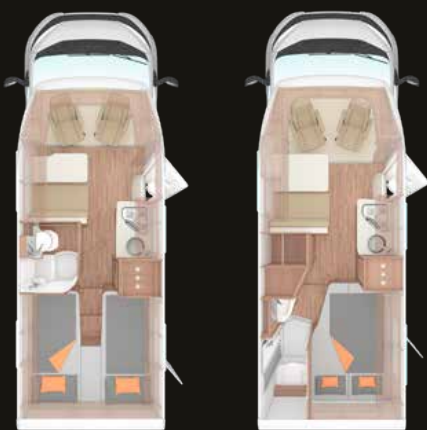

600 MEG

600 MF