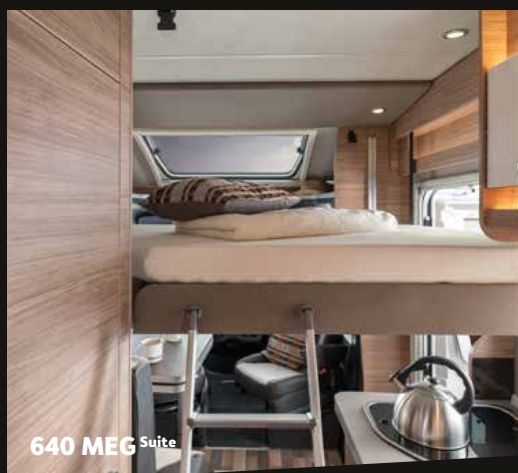

WITH
LIFTING BED

Hot [PEPPER]-Package

Only available with CaraCompact 640 MEG (MB) EDITION [PEPPER] and CaraCompact^{Suite} 640 MEG (MB) EDITION [PEPPER]

243631	Active Distance Alert DISTRONIC
243635	Electric parking brake
243696	MBUX multimedia system with 26 cm (10.25") touchscreen, with digital radio DAB+, 3 years free map update and update and instrument cluster with colour display incl. reversing camera
243628	Traffic Sign Assist

Additionally included standard equipment:

Mercedes Sprinter (315CDI), 110kW/150PS (MU3, TDI, EuroVI, front-wheel drive, 6-speed manual gearbox, standard

Mercedes Sprinter (315CDI), 110kW/150hp (MU3), TDI, EuroVI, front-wheel drive, 9-speed Tronic automatic transmission, available as an option at extra cost

Mercedes Sprinter (317CDI), 125kW/170PS (MU5), TDI, EuroVI, front-wheel drive, 9-speed Tronic automatic transmission, optionally available at extra cost