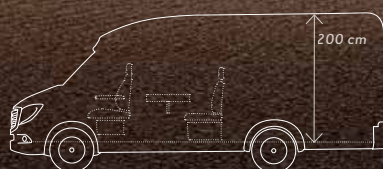

CaraCompact 640 MEG (MB)

Taking space to a whole new level.
With the unique feeling of space the CaraCompact (MB) 640 MEG. No other van can compete. The perfect vehicle for 2 to 3 people who love their space and the comfortable ride of a Mercedes-Benz chassis.

› To the configurator